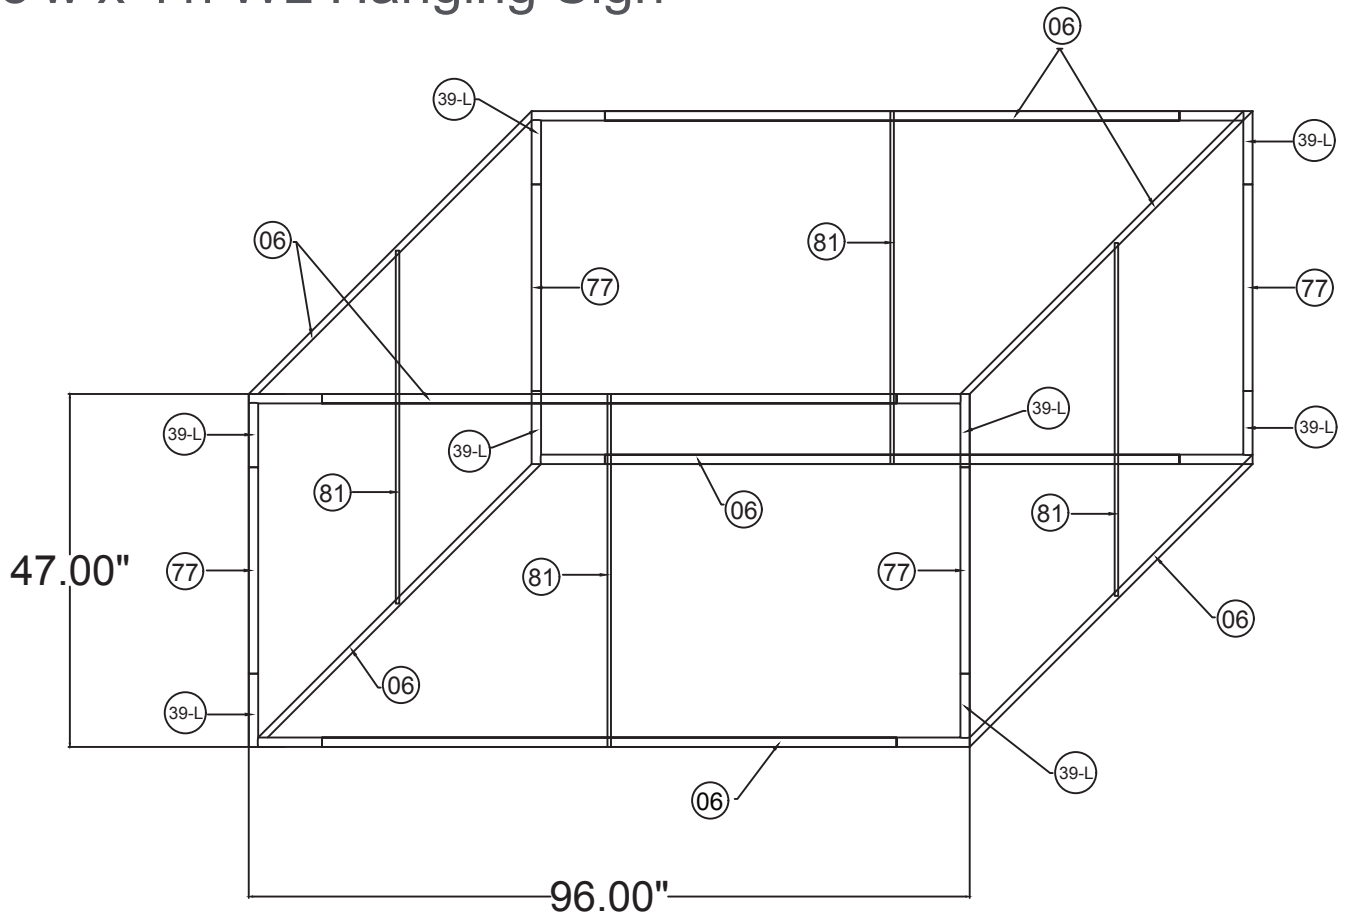

WAVELINE®

8'w x 4'h WL Hanging Sign

SHS0848

8'w x 4'h Sq. Hanging Sign	
Qty.	Part Number
8	WLM#039L-US
4	WLM#077
8	WLM#006
4	WLM#081
1	BGO-Fabric-L bag

Notes:

- * Does not include Hanging Cables
- * Will fit inside a CA600 or CA900 case